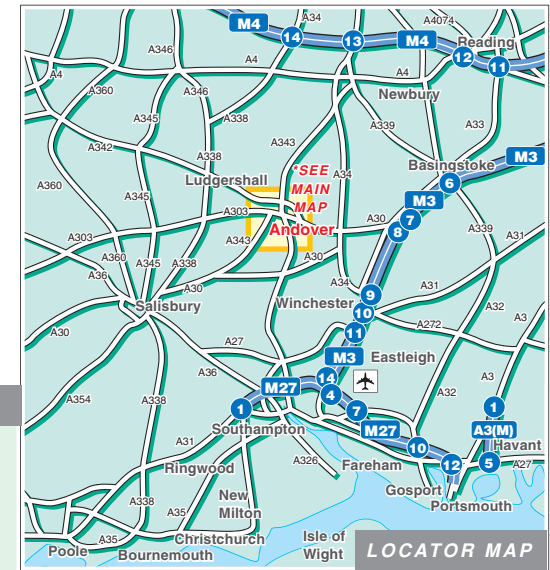

Lenham Storage Southern Ltd
Fyfield Road, Weyhill, Andover,
Hampshire SP11 8DL

Tel: 01264 772 166 Fax: 01264 773 431

Public Transport

By Rail, Andover Station.
Approximately 10 minutes taxi ride away.
For information on train operators and times
phone National Rail Enquiries on 0845 7484950.

By Air, Southampton Airport.
Approximately 40 minutes drive away.

MAIN MAP

LOCATOR MAP

SECTION DETAIL